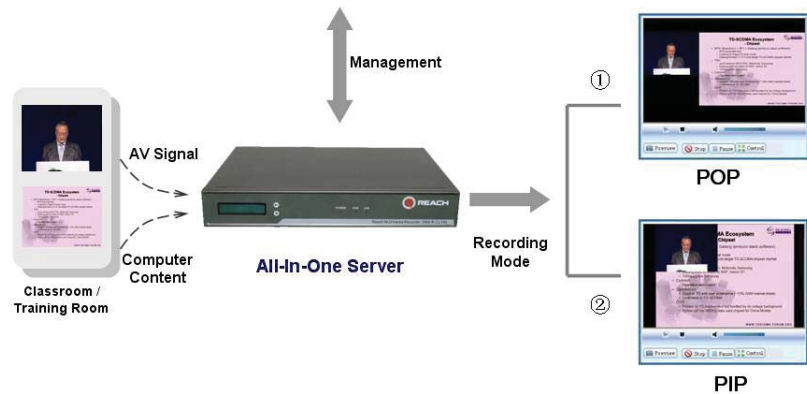

Product Introduction

Management

Web interface
Central control system (AMX, CRESTRON ect.)
Front panel (One Button Recording)
Reach General Management Platform (DSS-R-TMS)

Encoding

Video encoding: WMV-HD/H.264
Audio encoding: WMA/AAC

Multi-record Mode

1xSD Video + 1xSereo Audio
1xHD Video + 1xSereo Audio
1xVGA + 1xSereo Audio
1xSD Video + 1xVGA + 1xSereo Audio
1xSD Video + 1xHD Video + 1xSereo Audio
Picture-In-Picture/Picture-Outside-Picture

Storage and File Management

Hard disc inside, capability of 500G
Network storage support (FTP)
Modify file information through web interface

Play Back

RecPlayer
Microsoft Media Player
REACH HD Decoder

Related Products

REACH HD Decoder: Hardware decoder, receive live stream and play on-demand files from server
DSS-R-TMS: Central manage multi recording and streaming server, and share file source

Physical Dimensions

Length: 350mm
Width: 270mm
Height: 52mm

Power

100-240VAC, 50-60Hz, 100W

Environment Data

Operating temperature: 0° C to 50° C
Relative humidity: 5% to 95%
Storage and transport temperature: -20° C to 80° C

The All-In-One Server provides a convenient way for various applications

- Online education
- Corporate training
- Product launch events
- Sales presentations
- Technology demonstrations
- Human resource programs
- Executive briefings
- Medical teaching