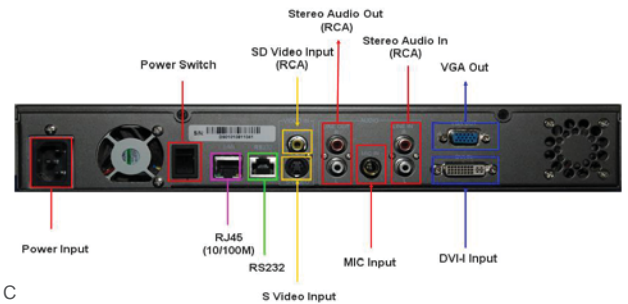

Product Introduction

Management

Web interface
Central control system (AMX, CRESTRON ect.)
Front panel (One Button Recording)
Reach General Management Platform (DSS-R-TMS)

Encoding

Video encoding: WMV-HD/H.264
Audio encoding: WMA/AAC

Multi-record Mode

1xSD Video + 1xSereo Audio
1xHD Video + 1xSereo Audio
1xVGA + 1xSereo Audio
1xSD Video + 1xVGA + 1xSereo Audio
1xSD Video + 1xHD Video + 1xSereo Audio
Picture-In-Picture/Picture-Outside-Picture

Storage and File Management

Hard disc inside, capability of 500G
Network storage support (FTP)
Modify file information through web interface

Play Back

RecPlayer
Microsoft Media Player
REACH HD Decoder

Related Products

REACH HD Decoder: Hardware decoder, receive live stream and play on-demand files from server
DSS-R-TMS: Central manage multi recording and streaming server, and share file source

Physical Dimensions

Length: 350mm
Width: 270mm
Height: 52mm

Power

100-240VAC, 50-60Hz, 100W

Environment Data

Operating temperature: 0° C to 50° C
Relative humidity: 5% to 95%
Storage and transport temperature: -20° C to 80° C

The All-In-One Server provides a convenient way for various applications

- Online education
- Corporate training
- Product launch events
- Sales presentations
- Technology demonstrations
- Human resource programs
- Executive briefings
- Medical teaching